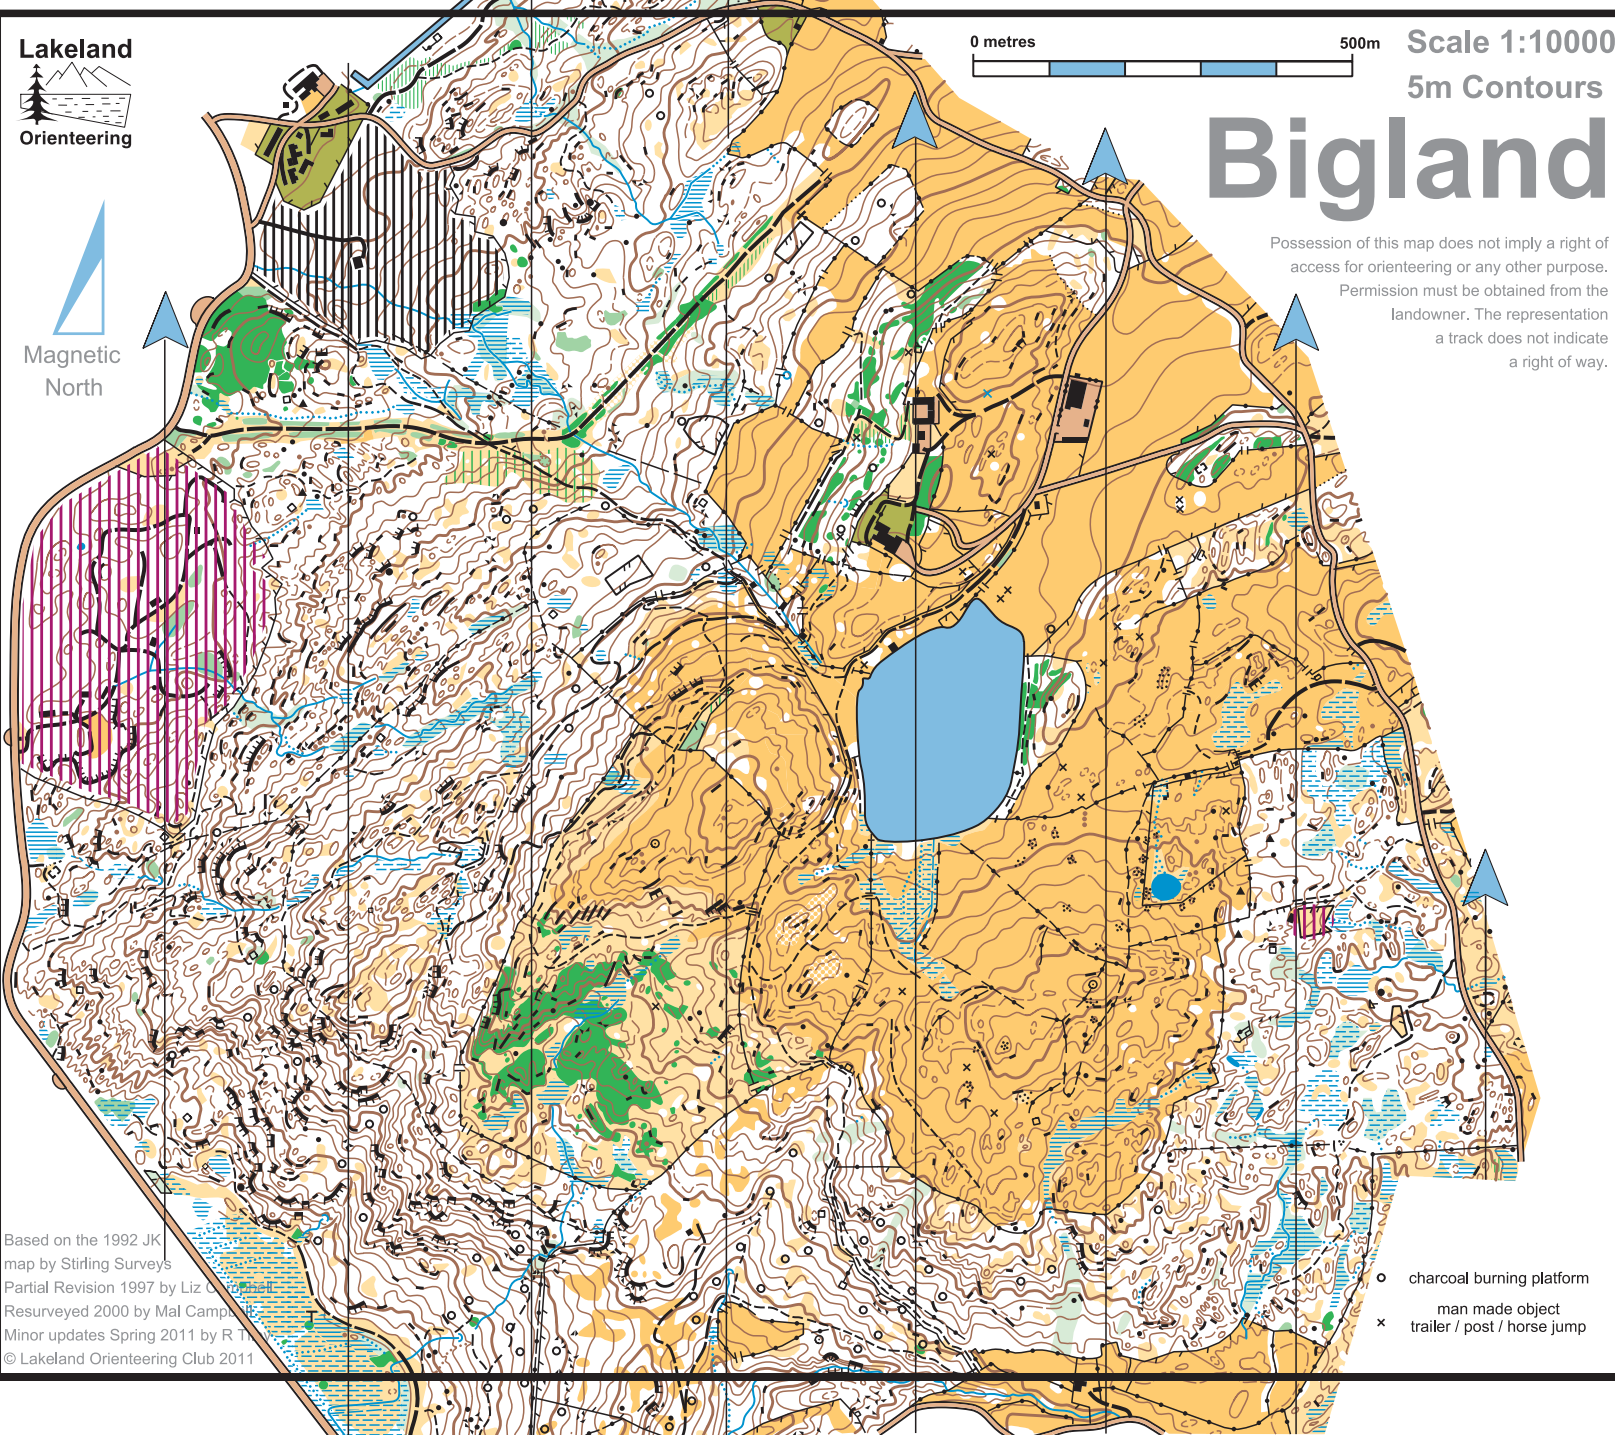

Lakeland

Orienteering

Magnetic
North

0 metres

500m

Scale 1:10000

5m Contours

Bigland

Possession of this map does not imply a right of access for orienteering or any other purpose. Permission must be obtained from the landowner. The representation a track does not indicate a right of way.

Based on the 1992 JK map by Stirling Surveys
Partial Revision 1997 by Liz Campbell
Resurveyed 2000 by Mal Campbell
Minor updates Spring 2011 by R T
© Lakeland Orienteering Club 2011

- charcoal burning platform
- x man made object
trailer / post / horse jump