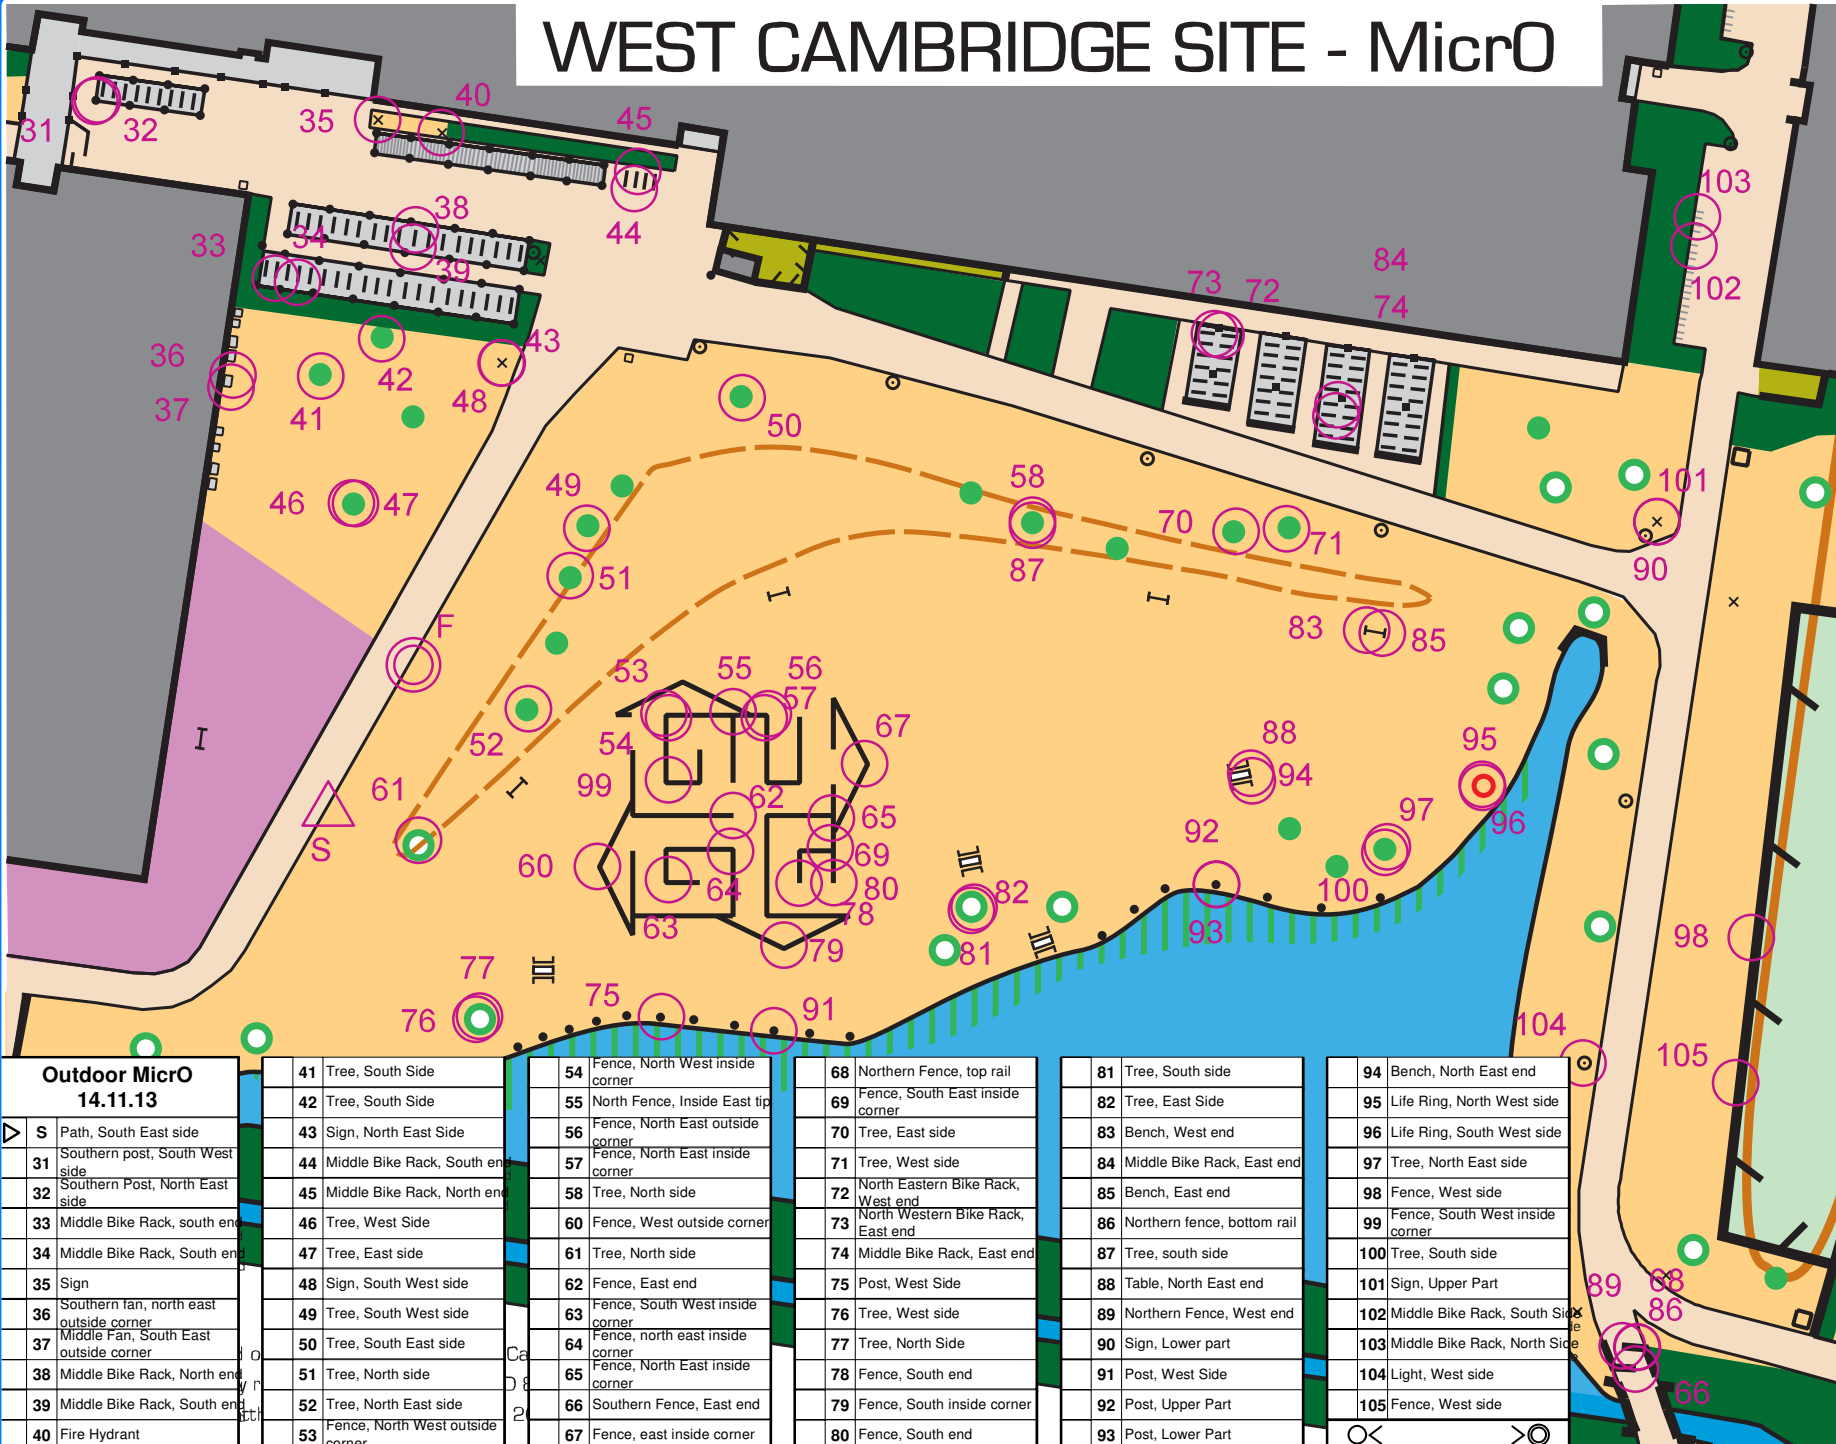

WEST CAMBRIDGE SITE - MicroO

All Control

Outdoor MicroO 14.11.13	
S	Path, South East side
31	Southern post, South West side
32	Southern Post, North East side
33	Middle Bike Rack, south end
34	Middle Bike Rack, South end
35	Sign
36	Southern fan, north east outside corner
37	Middle Fan, South East outside corner
38	Middle Bike Rack, North end
39	Middle Bike Rack, South end
40	Fire Hydrant

41	Tree, South Side
42	Tree, South Side
43	Sign, North East Side
44	Middle Bike Rack, South end
45	Middle Bike Rack, North end
46	Tree, West Side
47	Tree, East side
48	Sign, South West side
49	Tree, South West side
50	Tree, South East side
51	Tree, North side
52	Tree, North East side
53	Fence, North West outside corner

54	Fence, North West inside corner
55	North Fence, Inside East tip
56	Fence, North East outside corner
57	Fence, North East inside corner
58	Tree, North side
60	Fence, West outside corner
61	Tree, North side
62	Fence, East end
63	Fence, South West inside corner
64	Fence, north east inside corner
65	Fence, North East inside corner
66	Southern Fence, East end
67	Fence, east inside corner

94	Bench, North East end
95	Life Ring, North West side
96	Life Ring, South West side
97	Tree, North East side
98	Fence, West side
99	Fence, South West inside corner
100	Tree, South side
101	Sign, Upper Part
102	Middle Bike Rack, South Side
103	Middle Bike Rack, North Side
104	Light, West side
105	Fence, West side